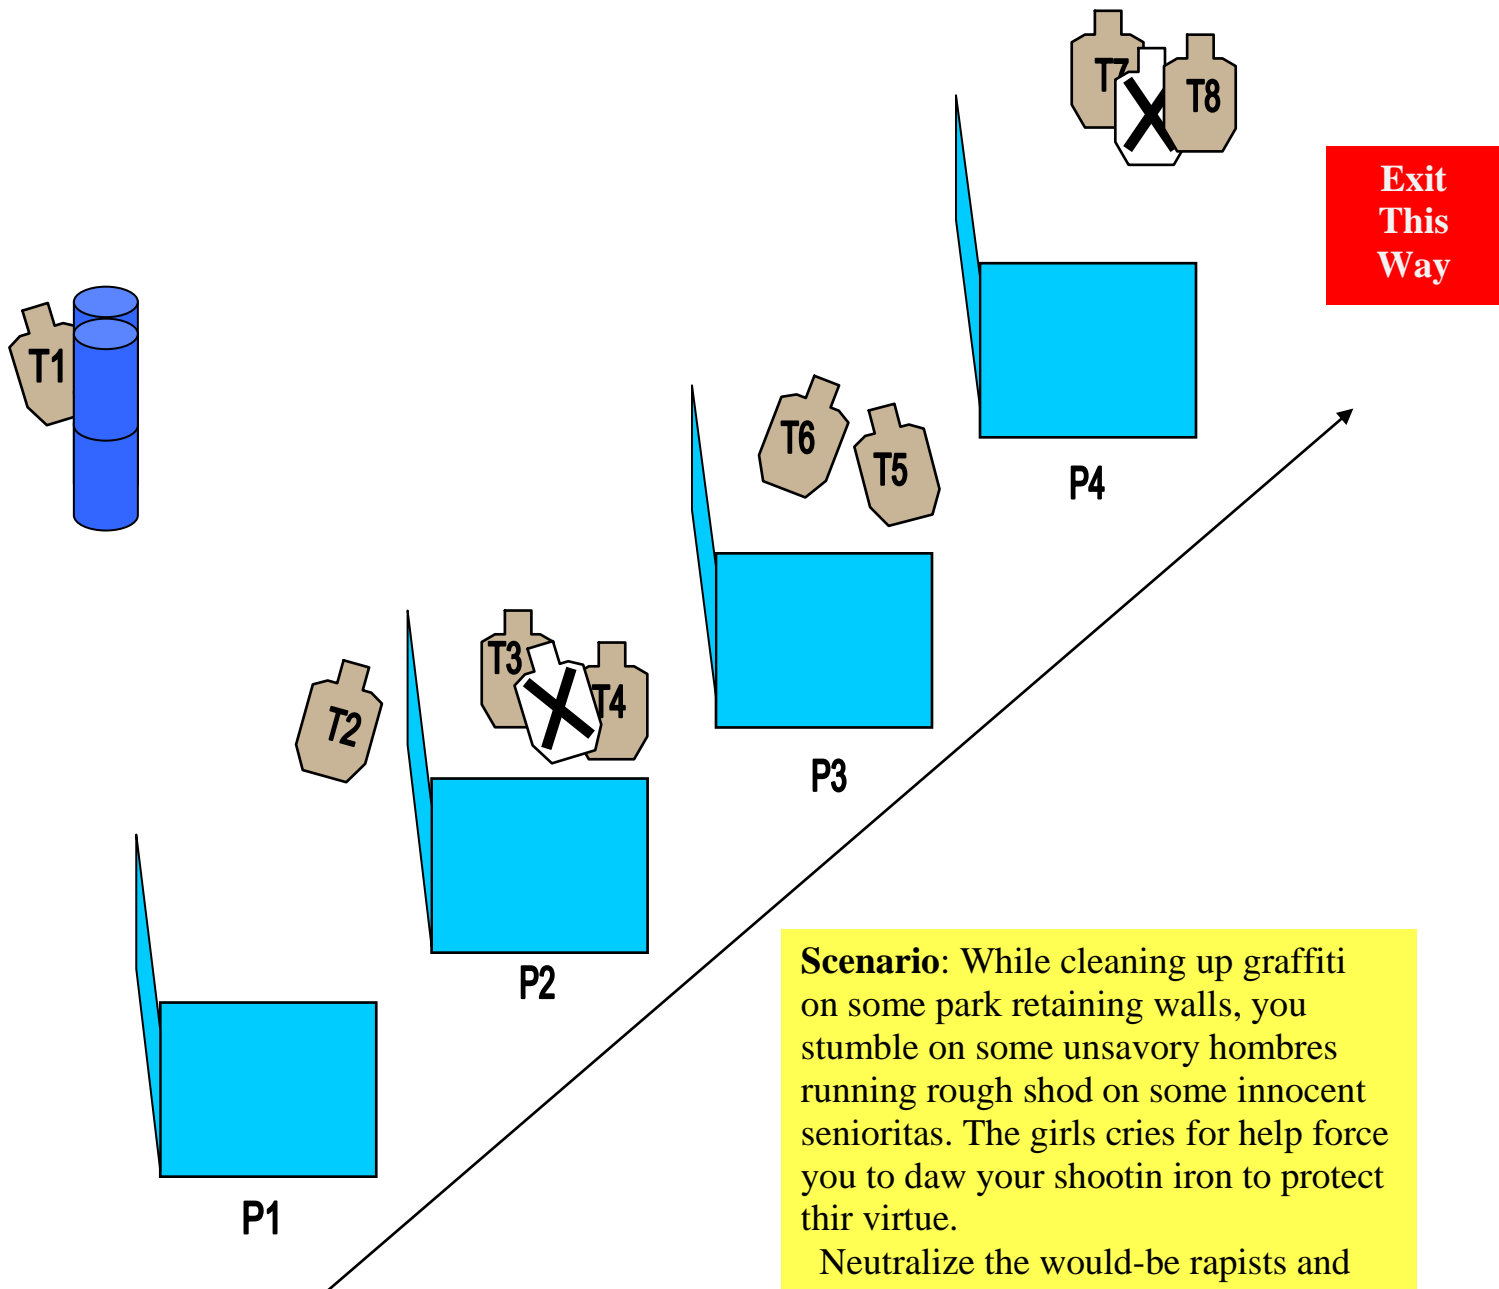

Lets Mosey on Outa Here

Stage 1, Bay 1

**** Concealment Required ****

Shooter will start standing at P1 centered on wall at arms length, facing downrange with hands relaxed at sides. At the signal, draw and engage T1 - T8 in tactical priority w/ 2 rounds each while using all available cover.

- NOTES:**
- VICKERS COUNT - 8 IDPA targets; 2-rds each, 2 No-Shoots
 - Reload as necessary
 - Range of engagement: approx. 2 to 12 yards.

Scenario: While cleaning up graffiti on some park retaining walls, you stumble on some unsavory hombres running rough shod on some innocent senioritas. The girls cries for help force you to daw your shootin iron to protect thir virtue.

Neutralize the would-be rapists and escort the girls to the safety of the park exit.