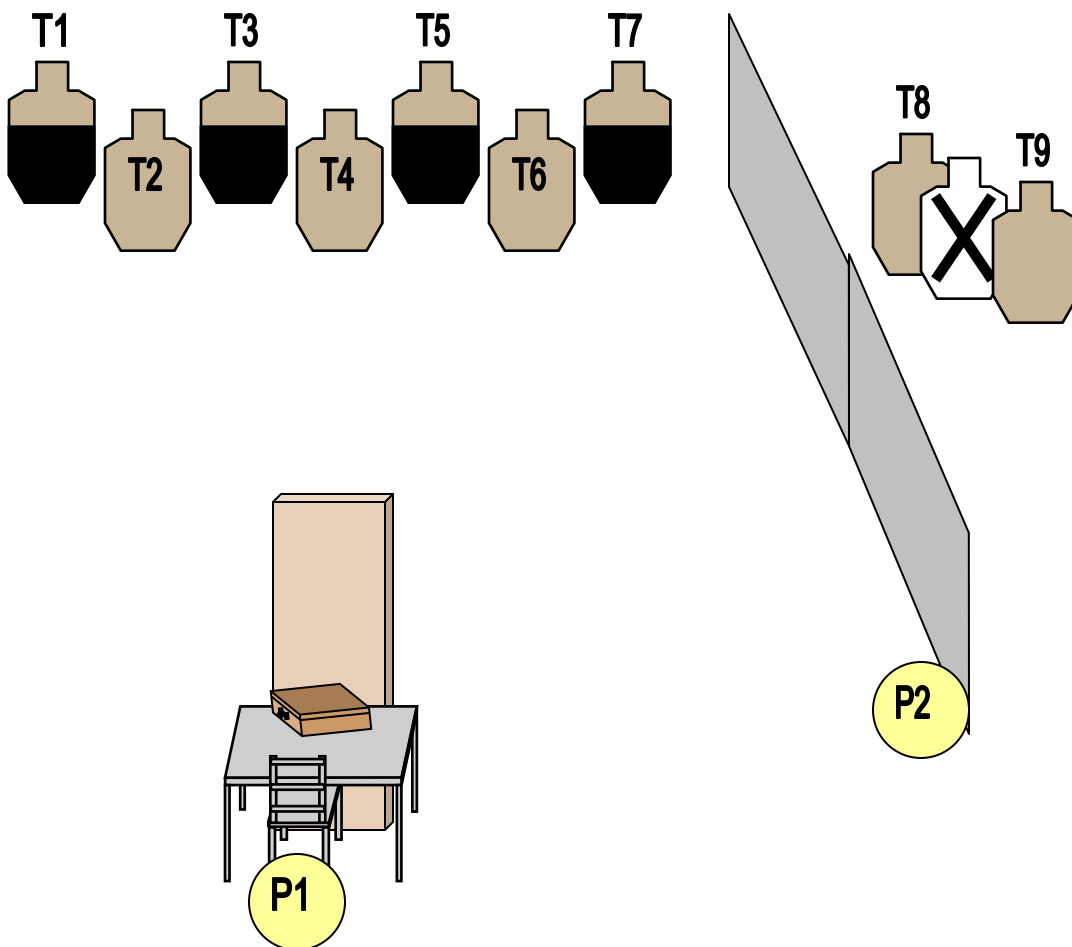

# Watchman Boogie

**\*\* Concealment NOT Required \*\***

Shooter will start seated at P1, hands flat on "Xs" and back against chair. Gun will loaded, chamber empty [**except revolvers**] and placed in closed briefcase on table; all reloads on belt. At the signal, recover gun and engage T1 – T7 with 2rds each while using available cover and remaining seated. Then move to P2 and engage remaining threats with 2rds each while using cover.

- NOTES:**
- **UNLIMITED**; Best 18 hits scored
  - Must remain seated while engaging T1 – T7
  - Range of engagement: 4 to 5 yards

You are the night watchman at a local warehouse and are sitting out on the loading dock enjoying the night air when trouble comes looking for you.