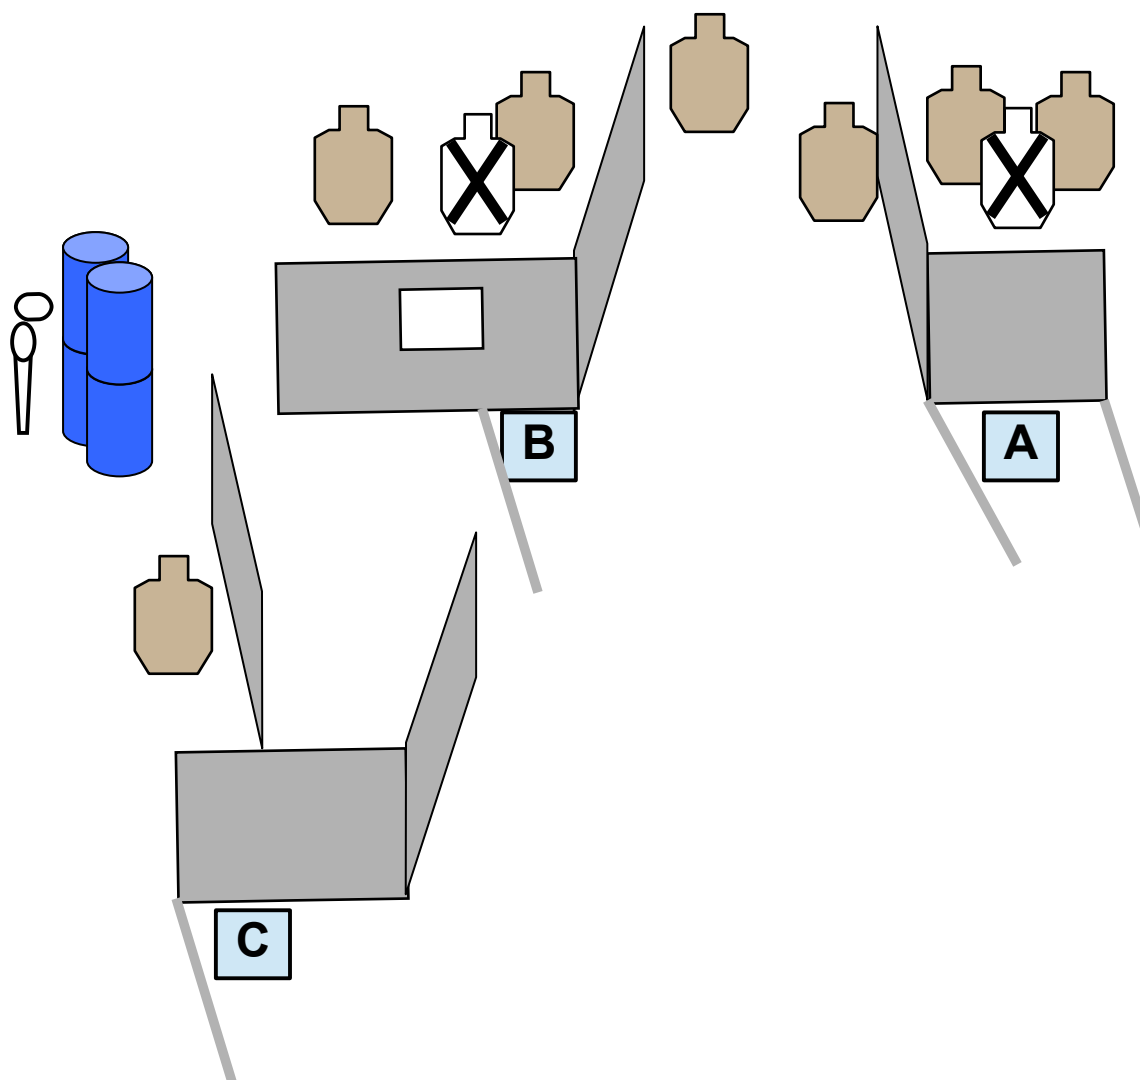

Deadly Intruders... RETREAT!!

**** Concealment NOT required ****

Shooter will standing at Position A, facing downrange, centered on wall, gun loaded and holstered, and hands relaxed at sides. At the signal, draw and engage all paper threats with minimum of 2rds each, and Popper, from Positions A, B & C, while using available and following the current IDPA rule book.

NOTES: - **UNLIMITED** – Best 15 hits scored; 2 each paper; steel must fall to score
- Range of engagement: approx 2 to 11 yards

Armed druggies in your home have taken your kids hostage! Neutralize the predators with extreme prejudice