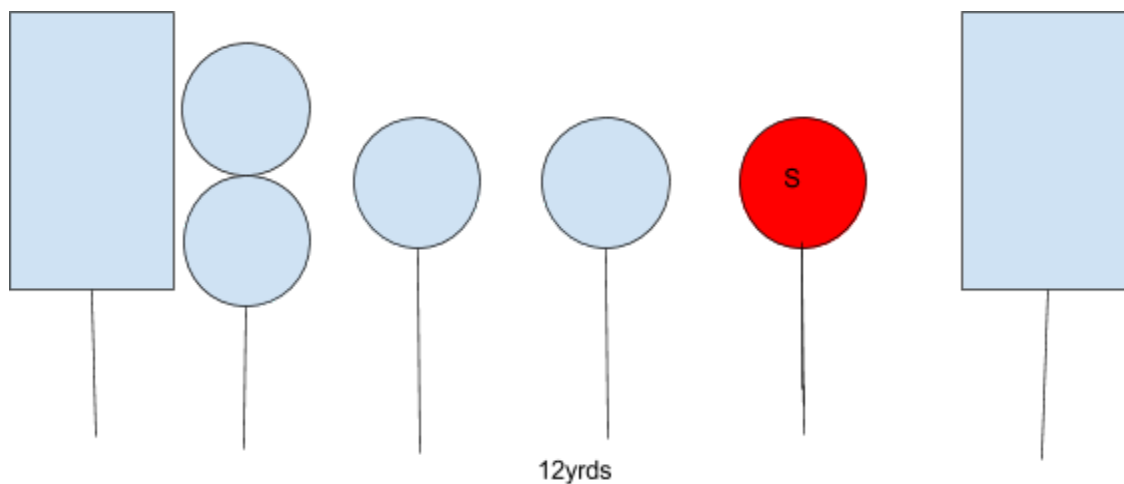

Coneless (rifle)

Mike Raymond

SHOOTER STARTS FROM THE HIP

One round each white target followed by the red stop plate