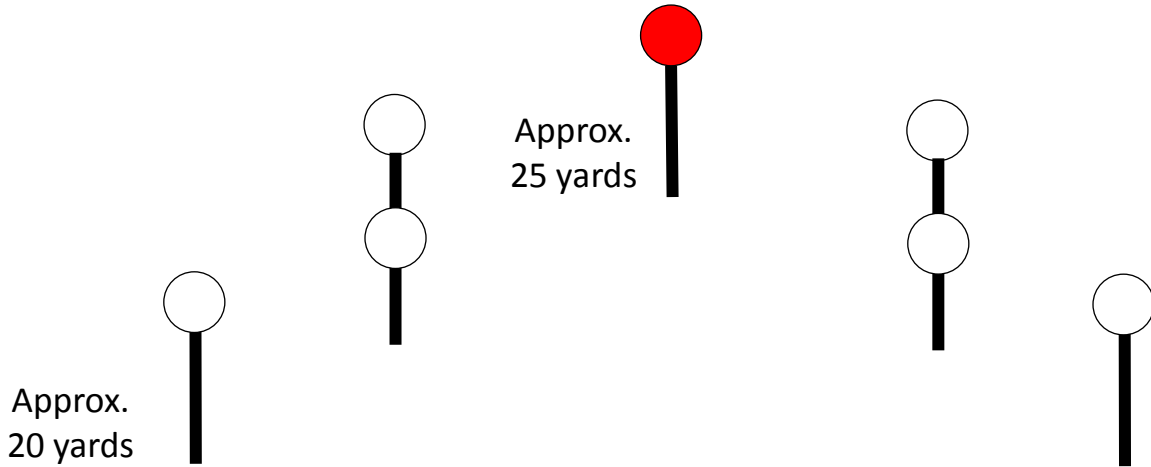

Near to Far
Stage 3 - Rifle
Designer: Jay Kuca

Approx.
5 yards

Procedure:

- Engage the two (2) nearest round plates with one round each in any order
- Then engage the two (2) pairs of round plates with one round each in any order
- Then engage the stop plate
- Rules per NFFS Rimfire Challenge Rule Book
- Range approximately 20-25 yards