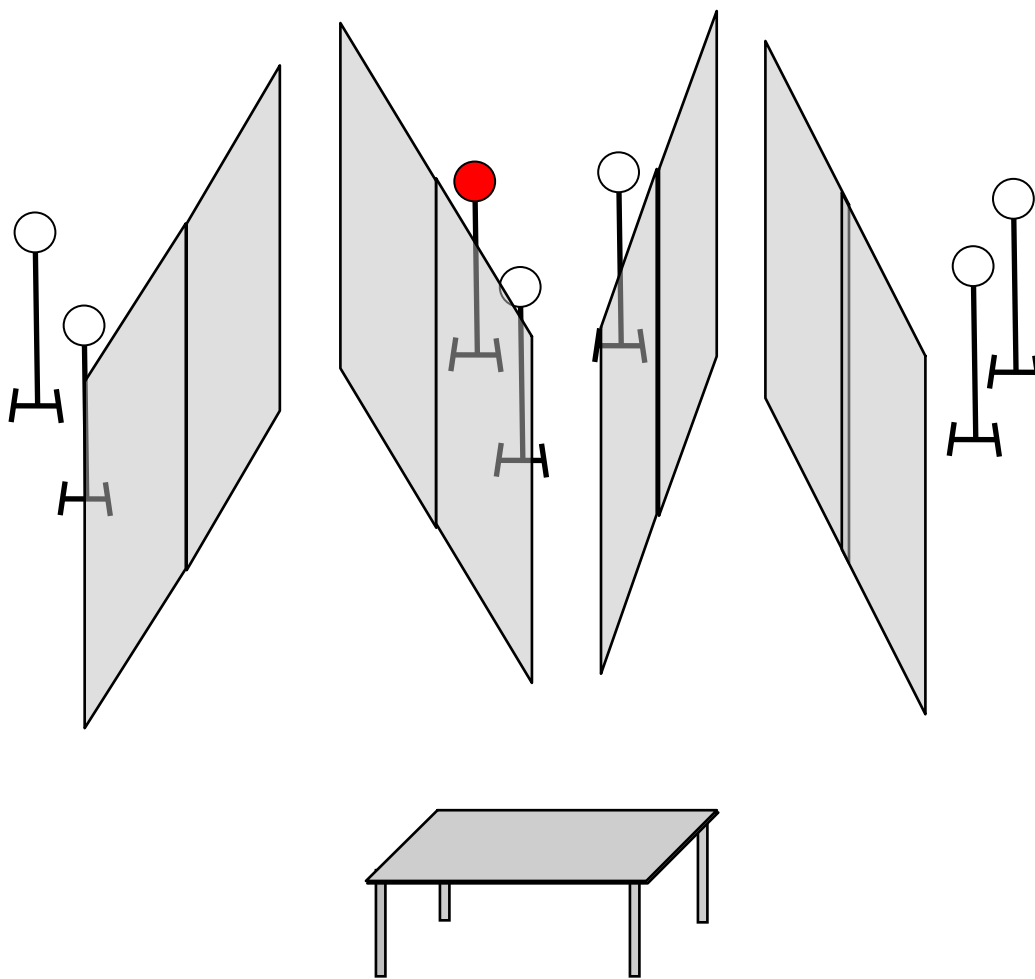

## Stage 4 Rifle: Back and forth

**Start Position:** Standing at table w/ hands covering eyes, rifle on table, loaded and ready .

**Procedure:** At the audible signal, shoot all 6 white plates and then the stop plate (red post).

**Range of engagement:** Approx 15 yards.

**Rules per provisional Tactical Steel Rules**