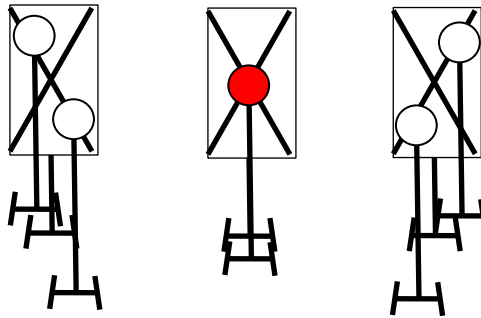

## Stage 6 Pistol: Aim Small Miss Small

**Start Position:** Standing at table w/ pistol at high ready or holstered, loaded and ready .

**Procedure:** At the audible signal, shoot all 4 white plates and then the stop plate (red post).

**Range of engagement:** Approx 12 yards.

**Rules** per provisional Tactical Steel Rules

Each hit on rectangular no shoot that does not first hit a white plate earns a 5 second