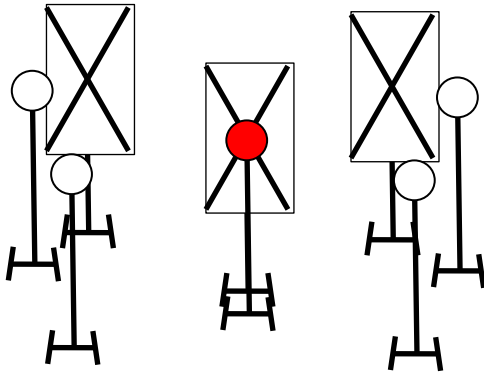

Stage 6 Pistol: Aim Small Miss Small

Start Position: Standing at table w/ pistol at high ready or holstered, loaded and ready .

Procedure: At the audible signal, shoot all 4 white plates and then the stop plate (red post).

Range of engagement: Approx 12 yards.

Rules per provisional Tactical Steel Rules

Each hit on rectangular no shoot that does not first hit a white plate earns a 5 second