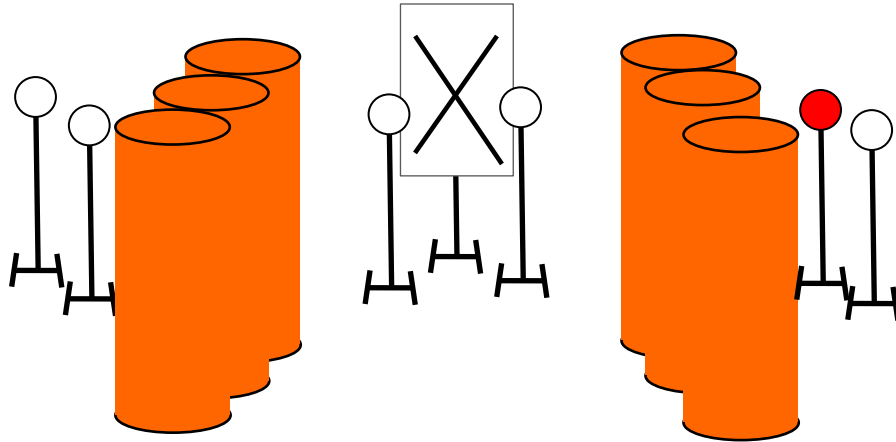

Stage 3 Pistol: Five plates then stop.

Start Position: Centered on table, Pistol loaded and at the high ready position.

Procedure: At the audible signal, shoot all 5 white plates and then the stop plate (red post).

Range of engagement: Approx 10 yards.

No Shoot hits (White Rectangel) that do not also hit the white target earn 5 secs penalty time per hit.