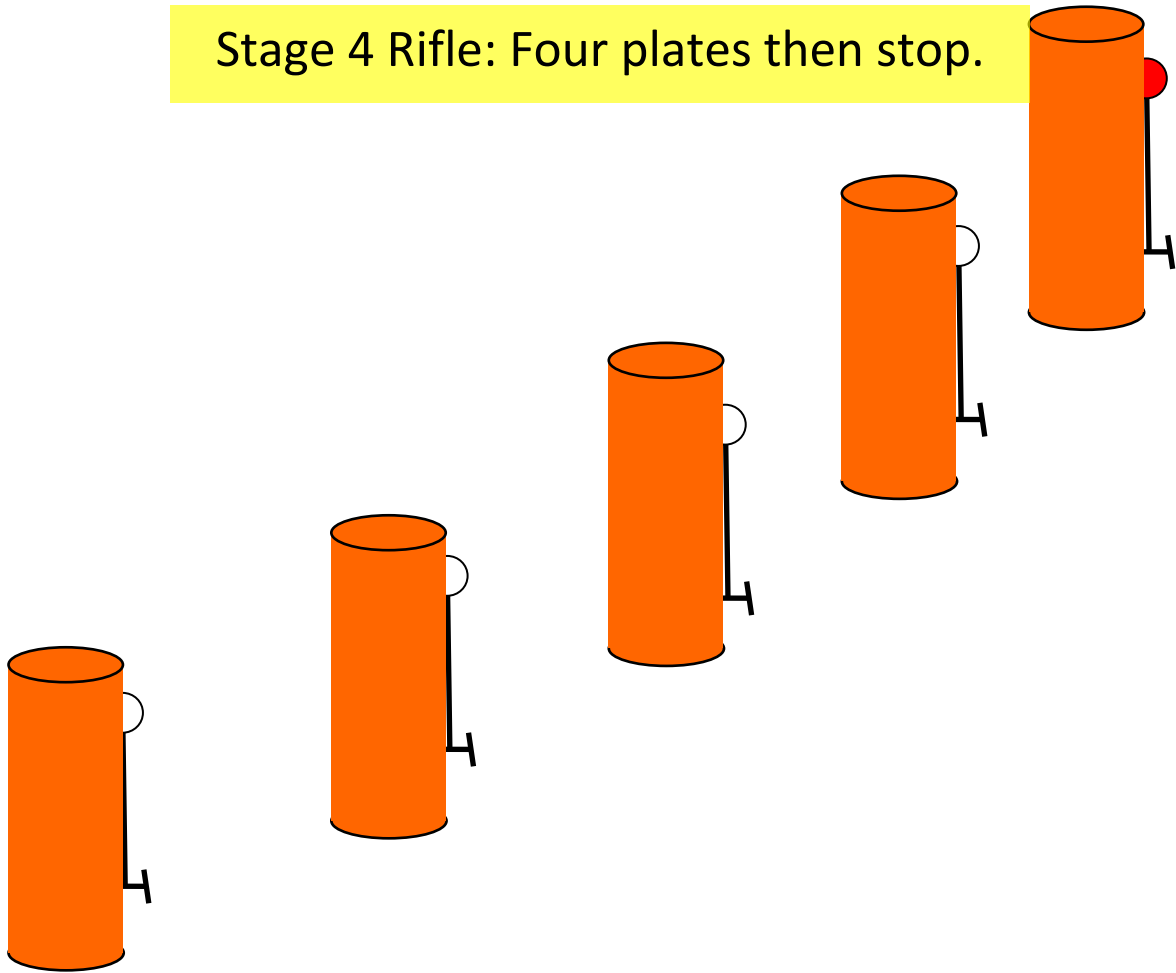

## Stage 4 Rifle: Four plates then stop.

Start Position: Rifle placed entered on table, loaded, shooters hands at sides.

Procedure: At the audible signal, pick up rifle off table and shoot all 4 white plates and then the stop plate (red post).

Range of engagement: Approx 15 yards.