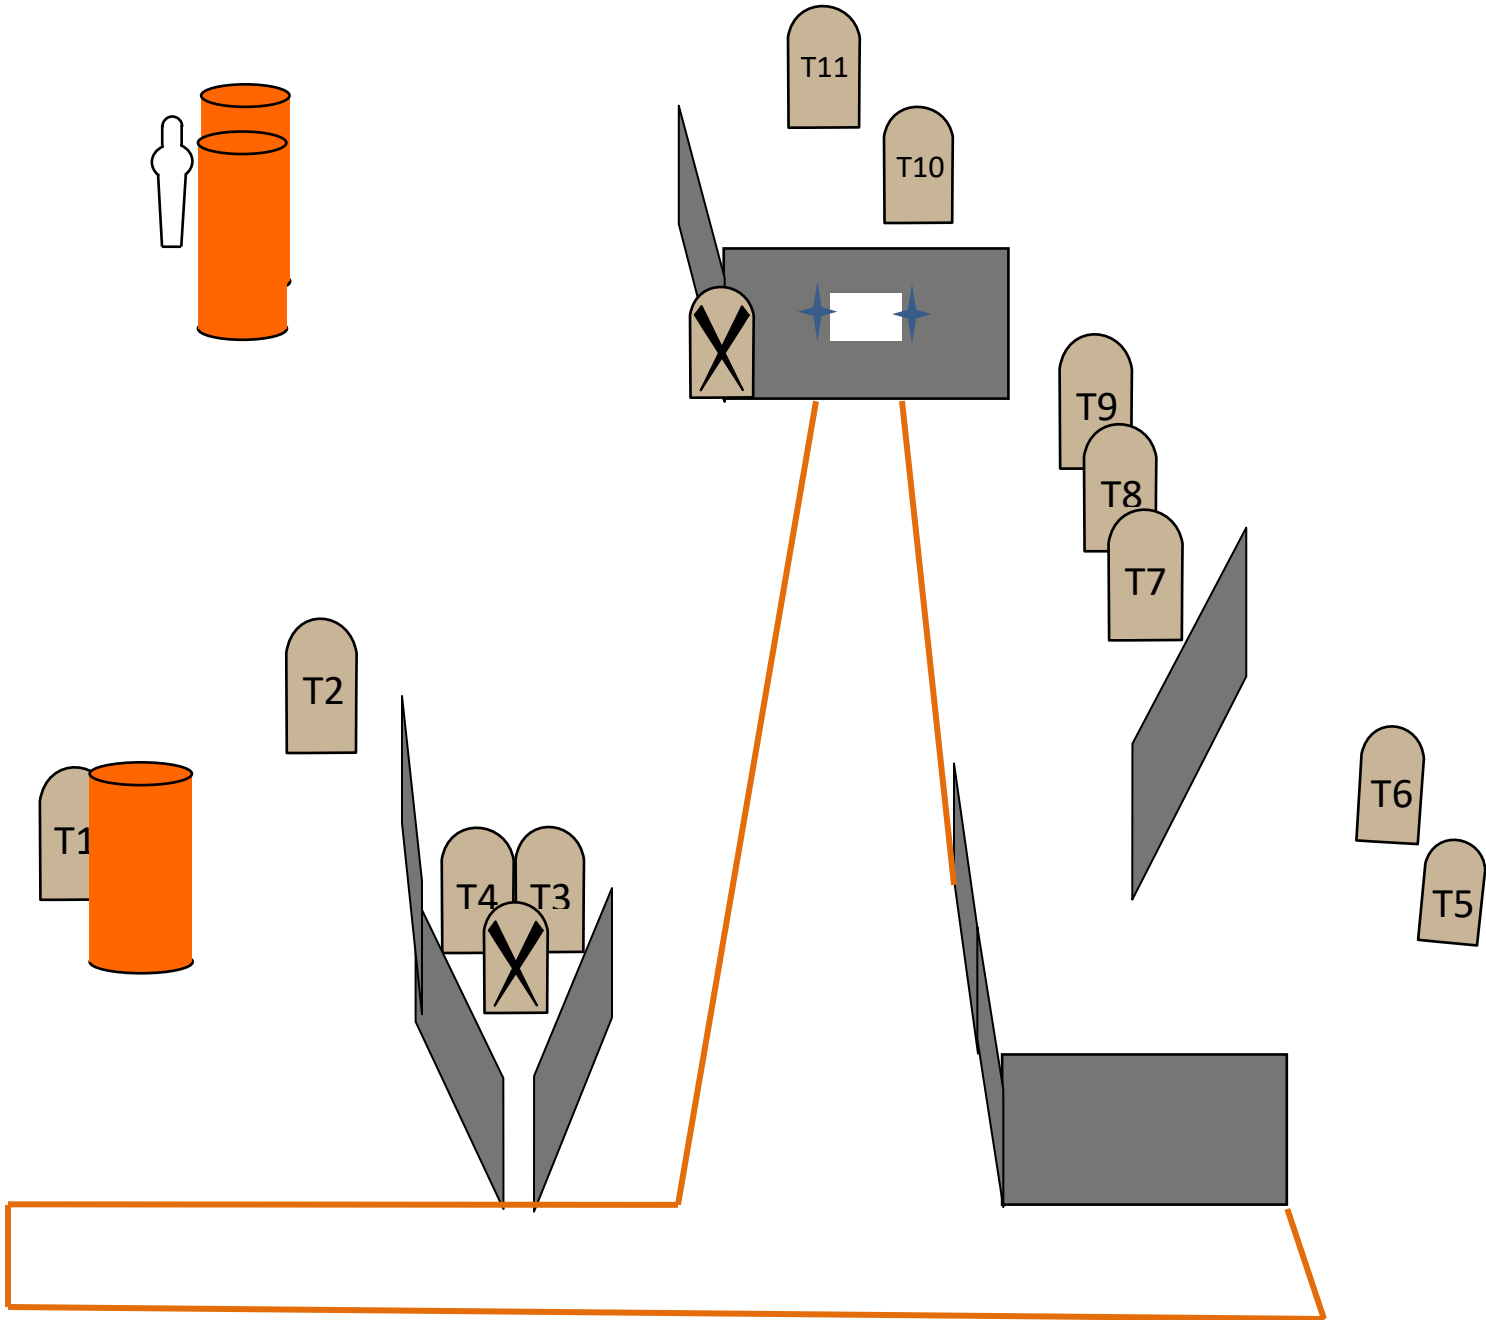

I'm getting' outa here! (stage 6)

I'm gettin' outa here!

23 Rounds – 11 Paper – 1 Steel

Range: 5-15 yards

Start Position: Hands on xs at the window, facing down range, gun loaded and holstered.

Procedure: At the audible signal, engage paper targets 1 – 11 and popper 1 from within the shooting area.

Penalties: Per ICORE Rulebook