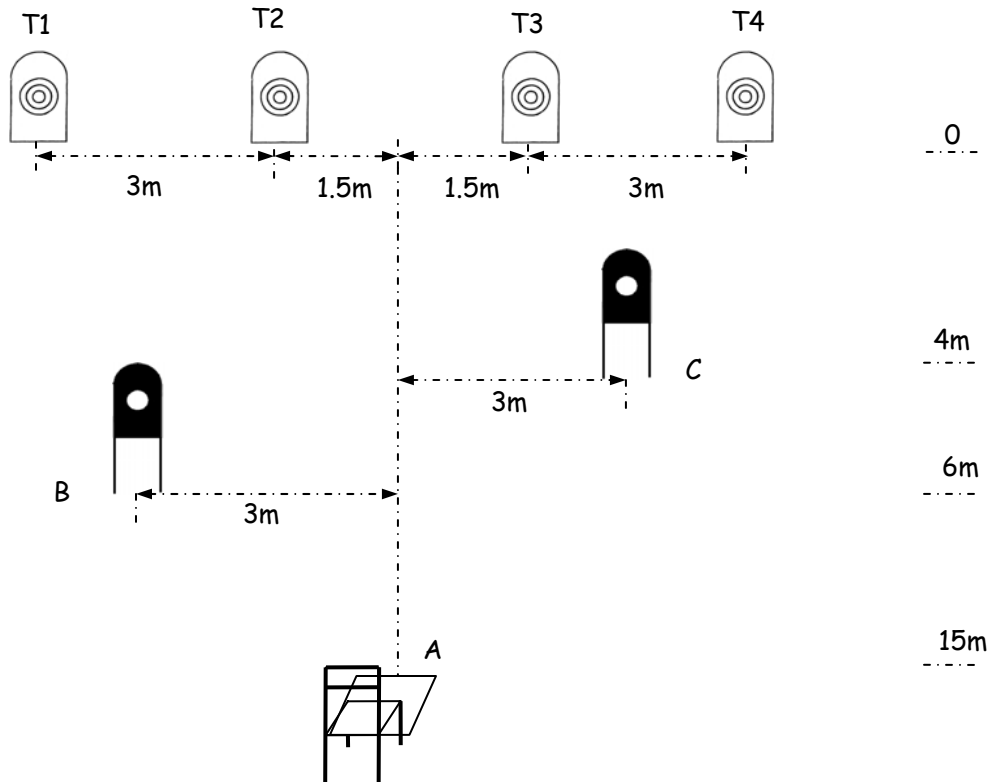

Not to scale.

Start Position. Sitting in chair, UNLOADED, Holstered, hands flat on thighs.

Stage Procedure. On signal to start from within Box A engage T2&T3 any order with 6 rounds each, move to Port B and through port engage T1 with 6 rounds, move to Port C and engage T4 with 6 rounds. Freestyle.

Scoring. Shots Limited. 24 only.

Start. Audible. **Stop.** Last shot.

Targets. 4 x NRA D1's.

Penalties. As per ICORE rulebook, procedural, foot faults, extra shots, extra hits and misses are at 5 seconds per occurrence.

Range set up. As above, Ports and T1-T6 are set at 5'6" (1.67m) high. Shoot Boxes are approx. 1m x 1m in size.