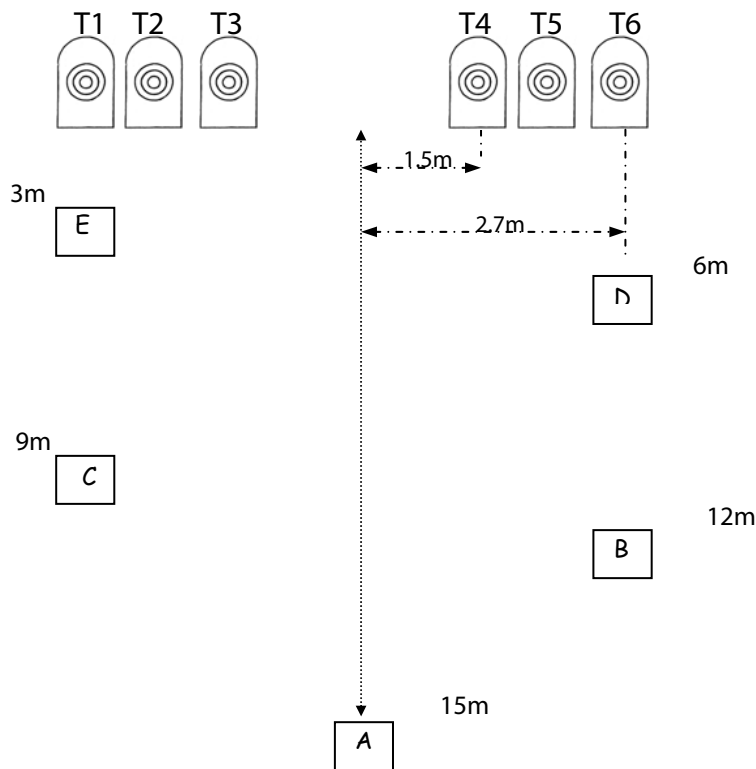

2014 ICORE INTERNATIONAL POSTAL MATCH (14TH) STAGE 1. “X,S BUT NOT BLACK.”

Not to scale.

Start Position. Standing in Box A, **Loaded**, Holstered, hands by sides.

Stage Procedure. Freestyle. On signal to start engage T1-T6 any order with 2 rounds each, move to Box B and engage T4-T6 with 2 rounds each any order, move to Box C and engage T1-T3 with 2 rounds each any order, move to Box D and engage T4-T6 with 2 rounds each any order, move to Box E and engage T1-T3 with 2 rounds each any order.

Scoring. Shots Limited. 36 only. **Deduct 1 Sec per X hit.**

Start. Audible. **Stop.** Last shot.

Targets. 6 x NRA D1's. No Black X's.

Penalties. As per ICORE rulebook, procedural, foot faults, extra shots, extra hits and misses are at 5 seconds per occurrence.

Range set up. As above, T1-T6 are set at 5'6" (1.67m) high. Targets are on 600mm centres, however T3 and T4 are on a 3m centre. Shoot Boxes are approx. 1m x 1m in size.