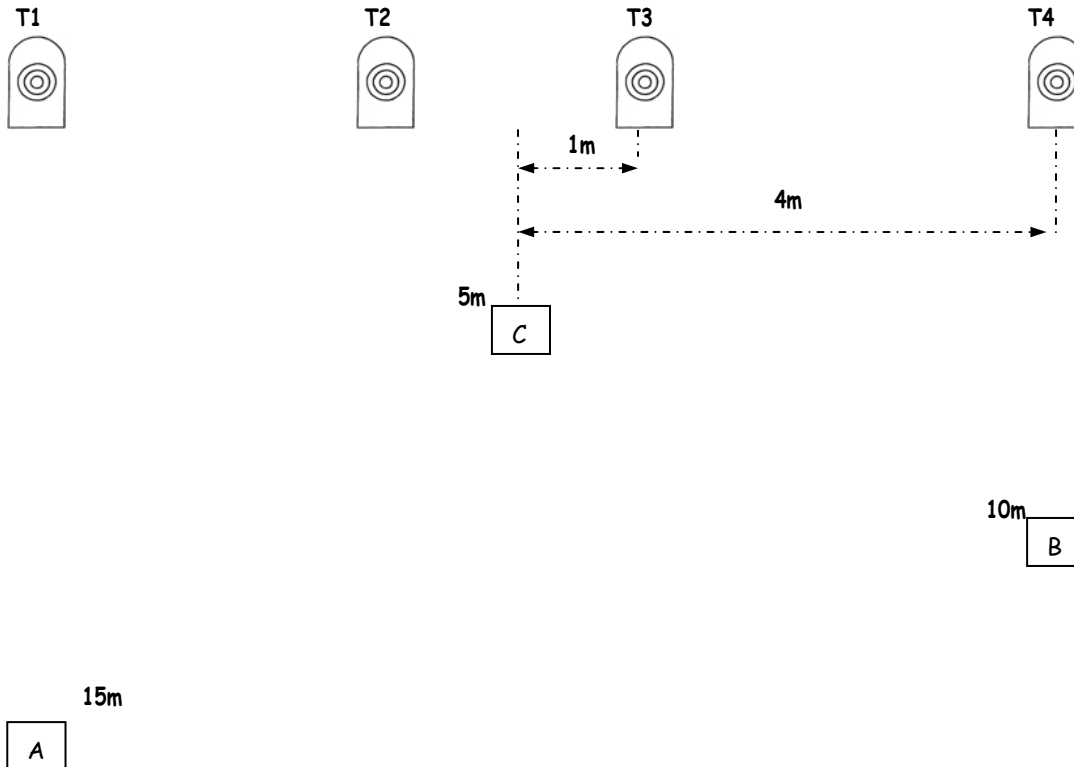

Range set up. As above, T1-T6 are set at 5'6" (1.67m) high. Targets are on 600mm centres, however T3 and T4 are on a 3m centre. Shoot Boxes are approx. 1m x 1m in size.

2014 ICORE INTERNATIONAL POSTAL MATCH (14TH) STAGE 2. "TOUGH ONE"