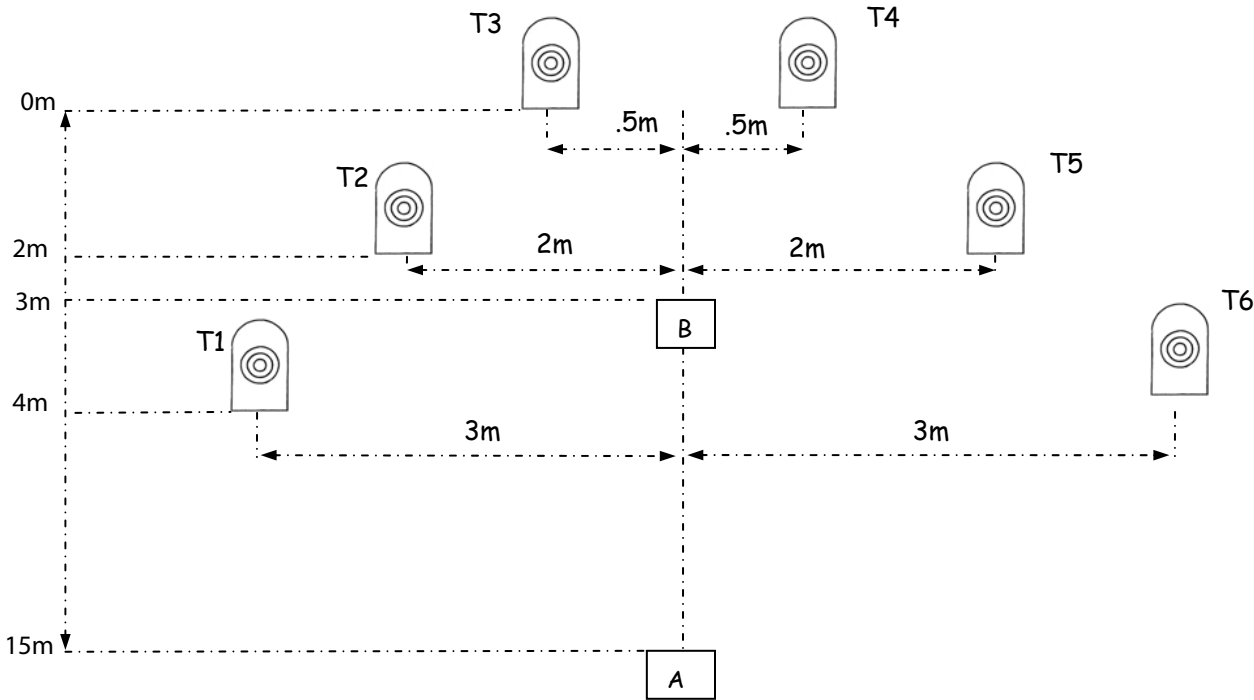

Range set up. As above, T1-T6 are set at 5'6" (1.67m) high. Shoot Boxes are approx. 1m x 1m in size.

2014 ICORE INTERNATIONAL POSTAL MATCH (14TH) STAGE 3. “NOT TOO FAR”

Not to scale.

Start Position. Standing in Box A, Loaded, Holstered, hands by sides.