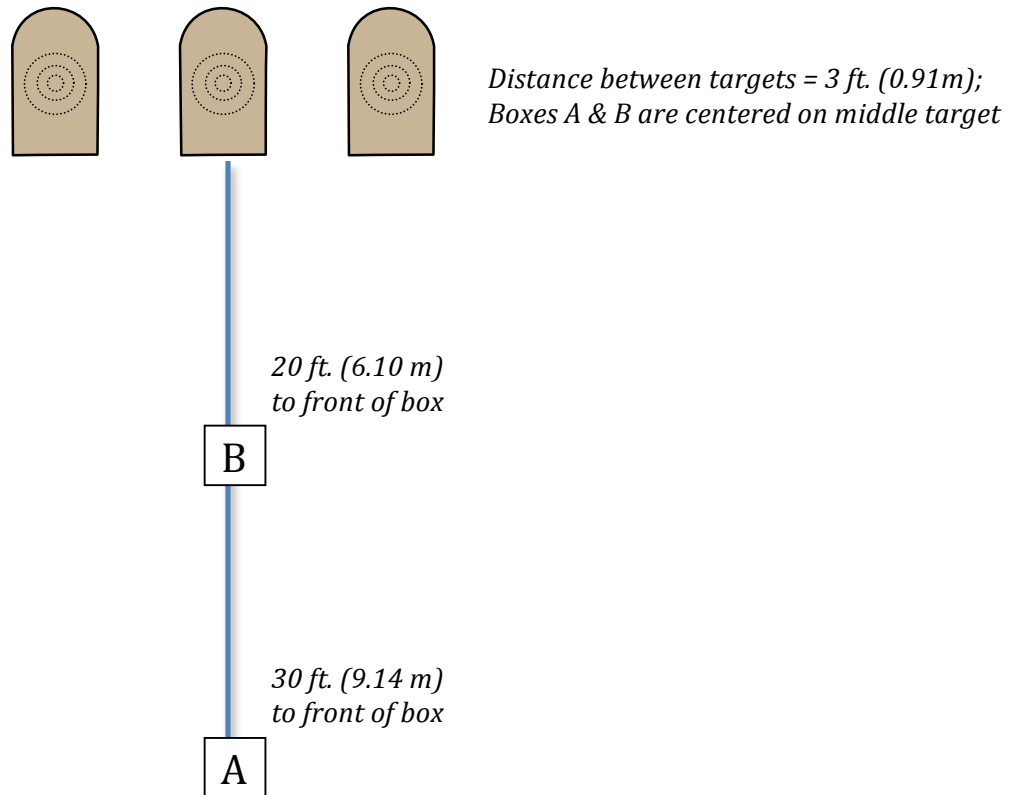

ICORE International Postal Match 2017 -- Stage 1

Start Position: Standing in designated box, facing up range, gun loaded and holstered, and hands above shoulders.

Procedure: String 1. Standing in Box A, turn, draw, and engage each target with 2 shots, then move to Box B and engage each target with 2 shots.

String 2. Standing in Box B turn, draw, and engage each target with 2 shots, then move to Box A and engage each target with 2 shots.

Scoring: Shots limited

Max Rounds: 24

Start Signal: Audible

Stop Signal: Last shot fired

Targets: 3 NRA D1 paper targets

Penalties: Per ICORE rule book

ICORE IPM 2017