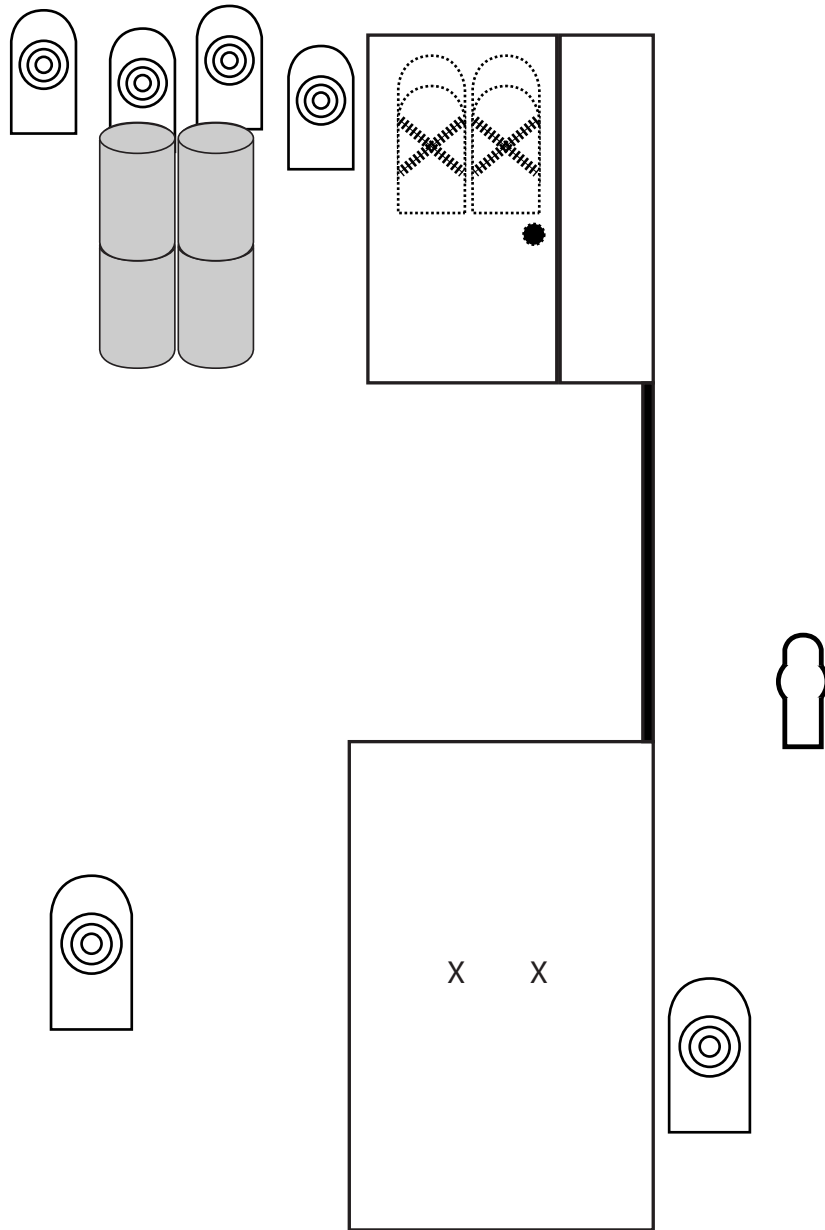

Clam Chowder

SCORING...Shots Unlimited
TARGETS...8 paper and 1 Pepper Popper
ROUNDS...17

START...Audible
STOP...Last Shot

START POSITION...Hands flat on Xs.

STAGE PROCEDURE...At signal engage targets as you see them.
Clamshells are activated by opening door and Clamshell targets may only be engaged after opening door.