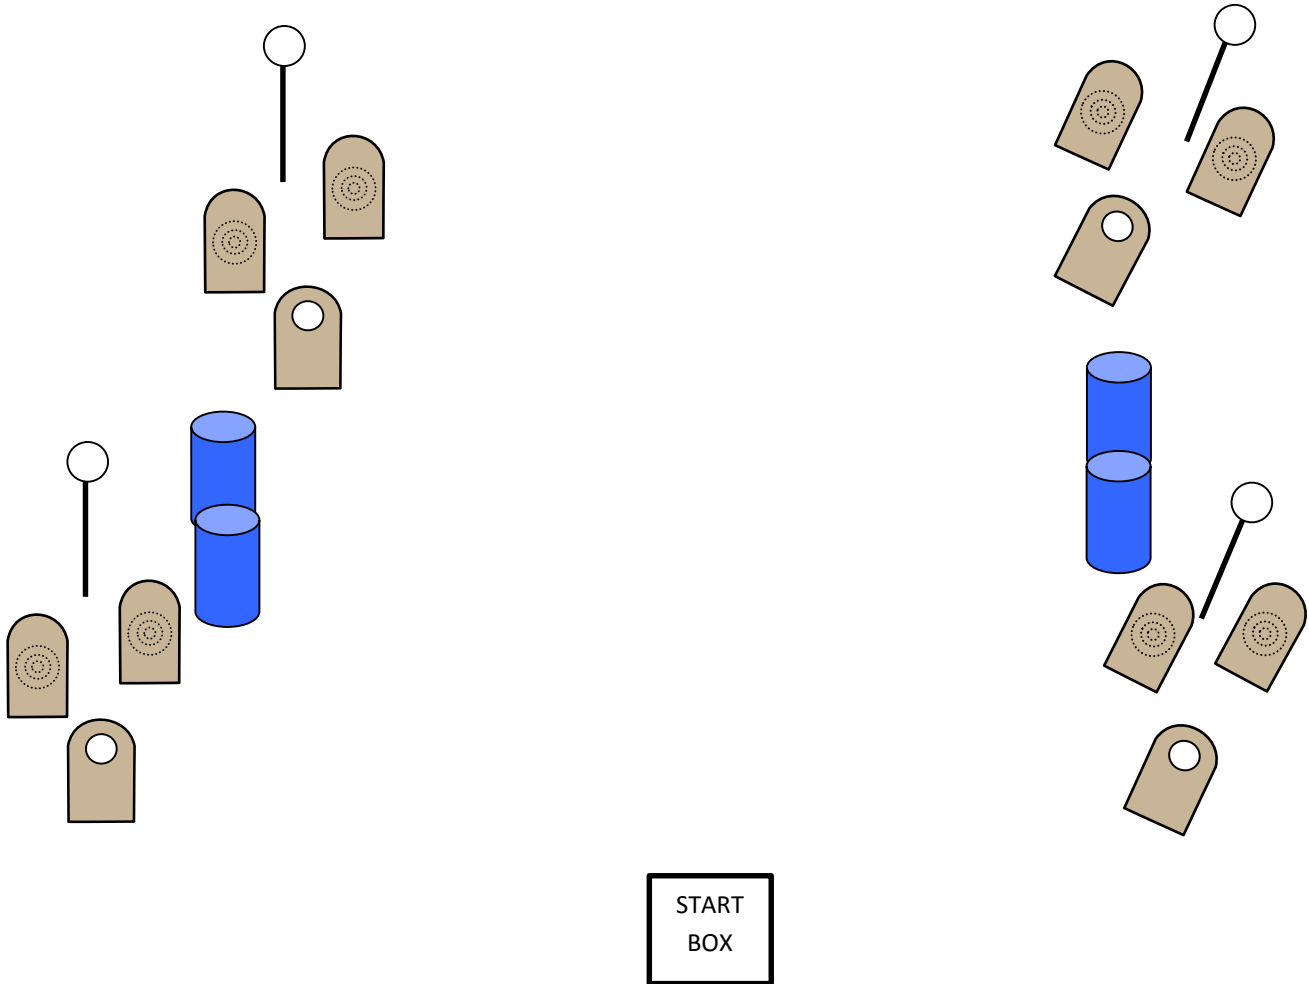

STILL PORTS

NVSA ICORE – March 2016

Stage 6 – Bay 3

ICORE COF

Scoring: Shots unlimited

Min Rounds: 20

Start Signal: Audible

Stop Signal: Last Shot

Start Position: Standing in the Start Box

Procedure: Shooter starts in the Start Box, facing down range with gun loaded and holstered, hands at your side

At signal, draw and engage all targets as they appear. Must shoot the targets thru the ports.

Targets:

8 x NRAD-1

4 x steel

Paper:

2-shots min. per paper

1-shot per steel